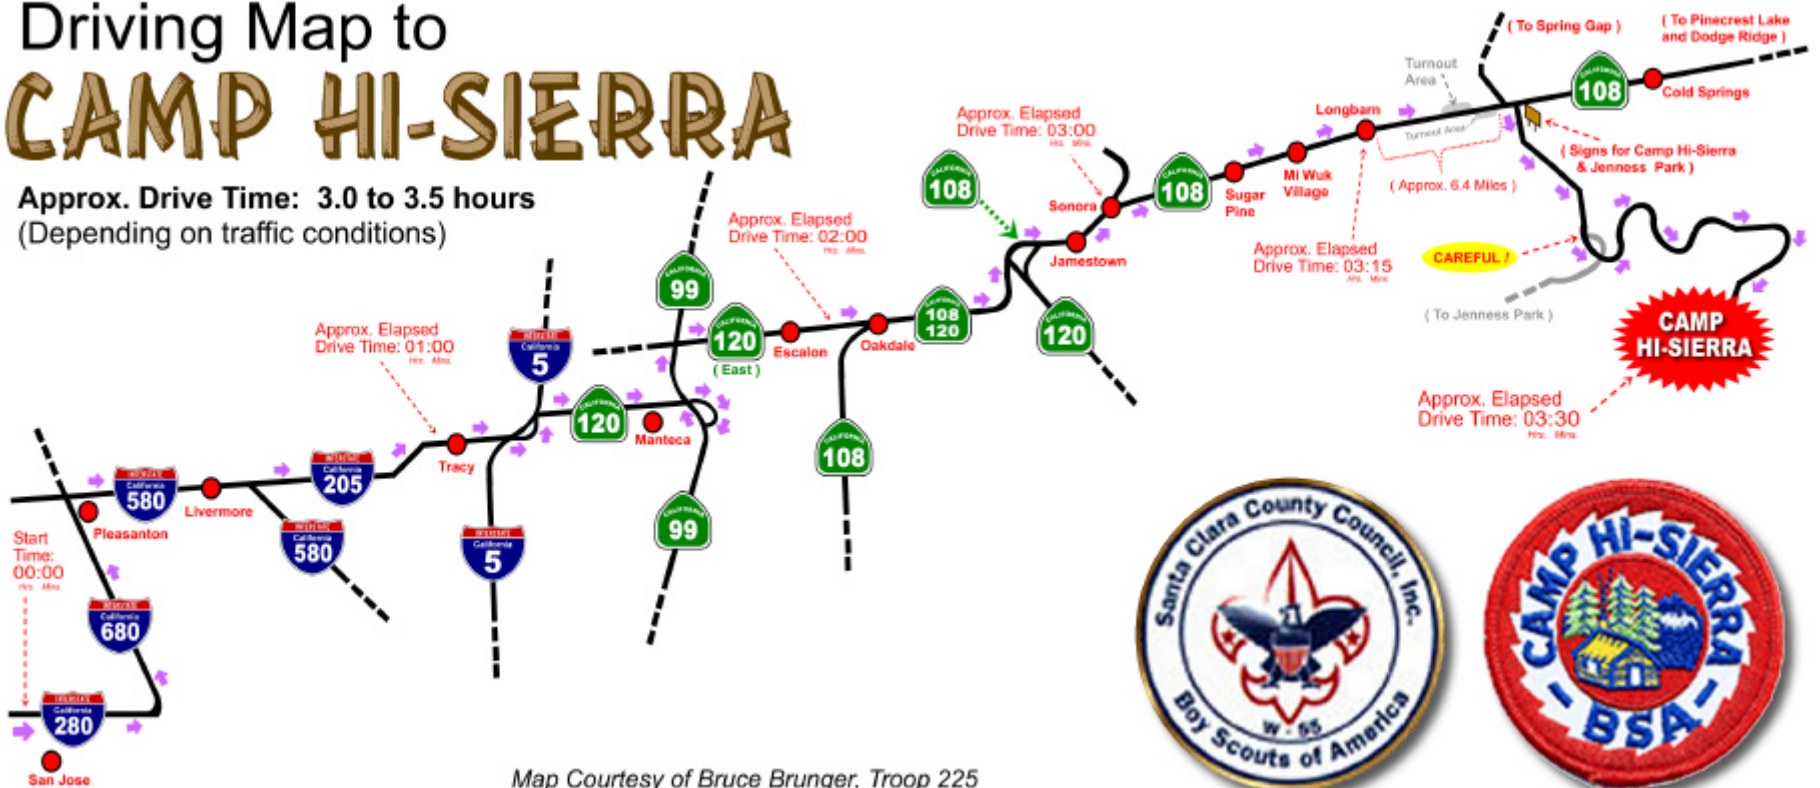

Driving Map to CAMP HI-SIERRA

Approx. Drive Time: 3.0 to 3.5 hours
(Depending on traffic conditions)

Map Courtesy of Bruce Brunger, Troop 225